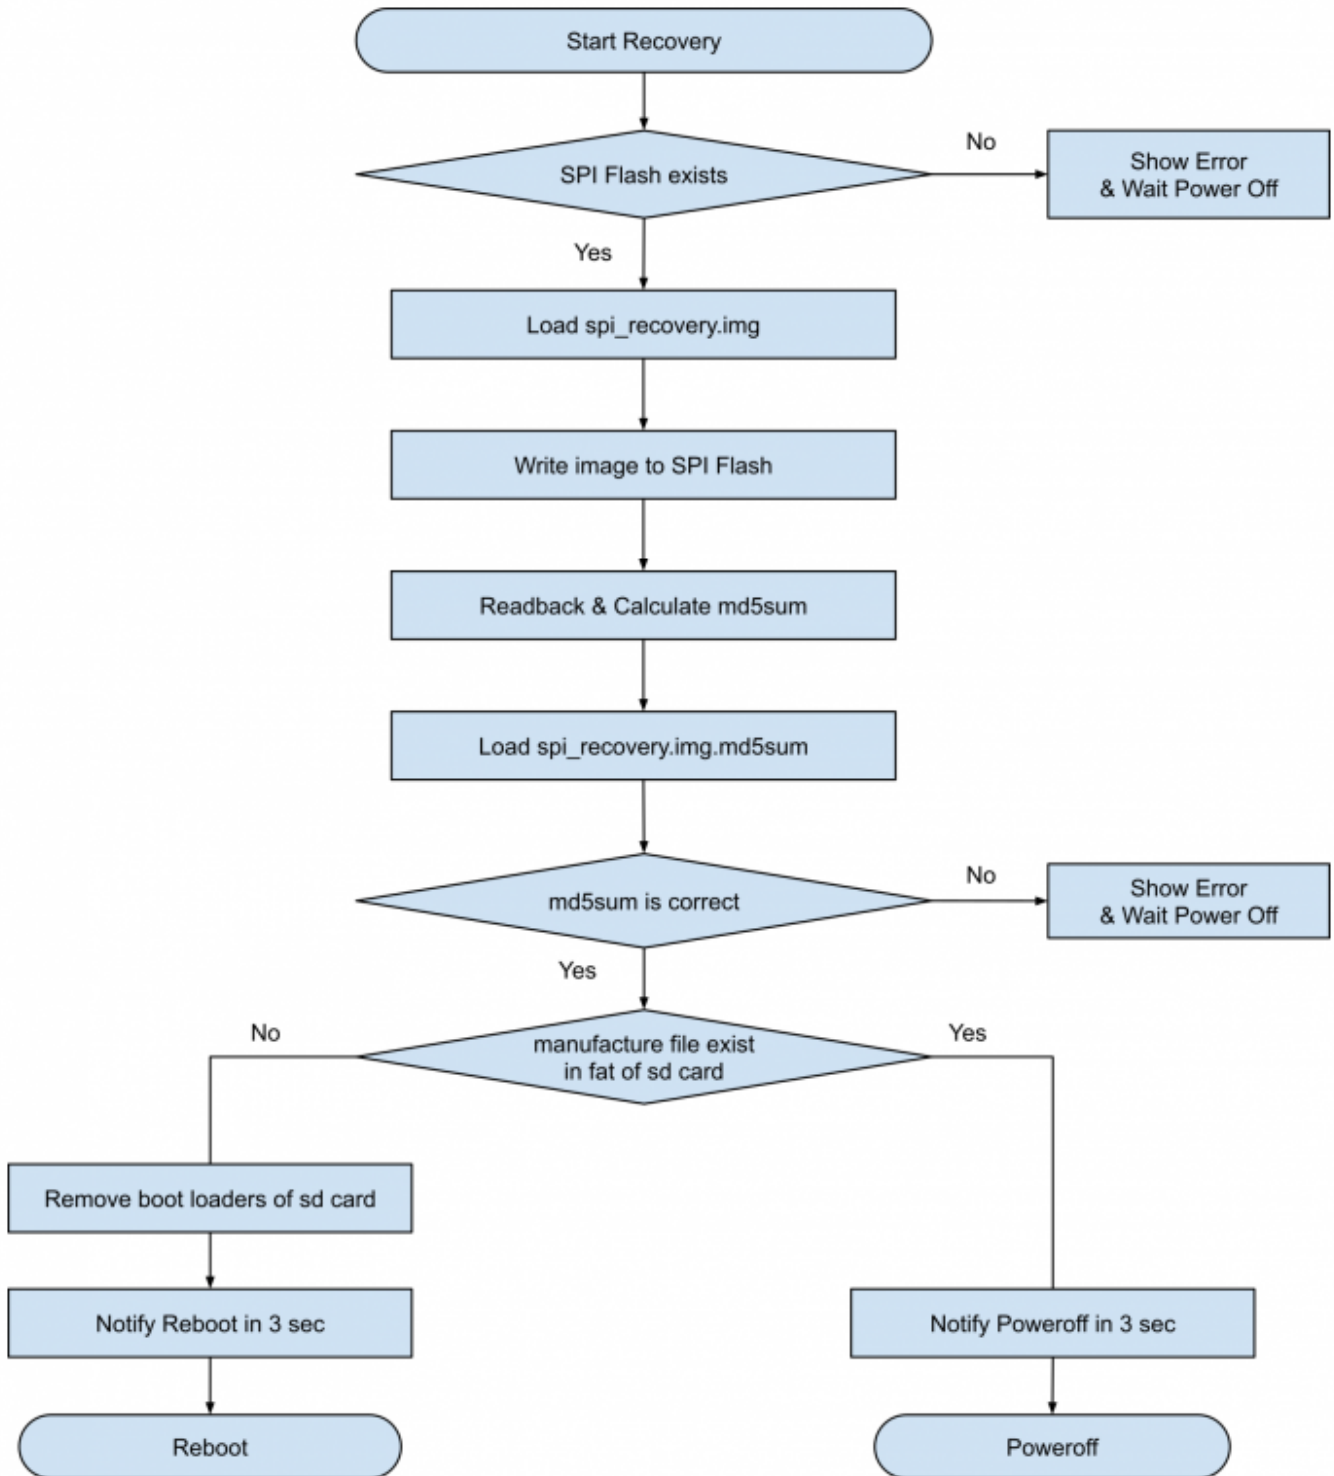

ODROID GO-Advance Boot Flow

- [Rockchip RK3326 Boot Order](#)
- [OGA U-Boot Flow](#)
- [OGA Recovery Flow](#)

Rockchip RK3326 Boot Order

OGA U-Boot Flow

OGA Recovery flow

From: <http://wiki.odroid.com/> - **ODROID Wiki**

Permanent link: http://wiki.odroid.com/odroid_go_advance/booting_flow

Last update: **2021/01/13 05:46**