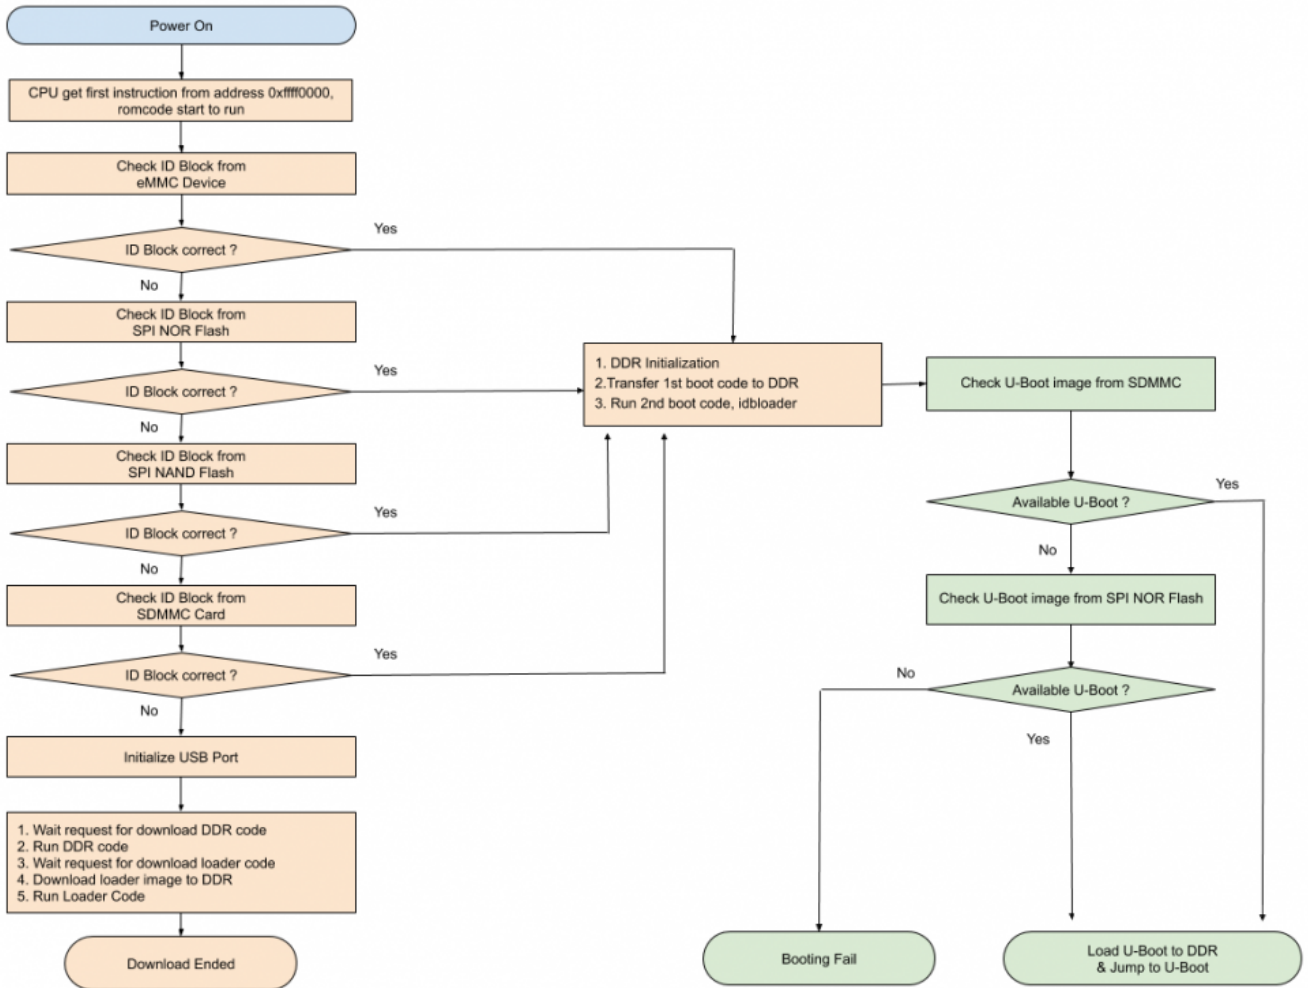

ODROID GO-Advance Boot Flow

- [Rockchip RK3326 Boot Order](#)
- [OGA U-Boot Flow](#)
- [OGA Recovery Flow](#)

Rockchip RK3326 Boot Order

OGA U-Boot Flow

OGA Recovery flow

From: <http://wiki.odroid.com/> - **ODROID Wiki**

Permanent link: http://wiki.odroid.com/odroid_go_advance/booting_flow

Last update: **2021/01/13 05:46**