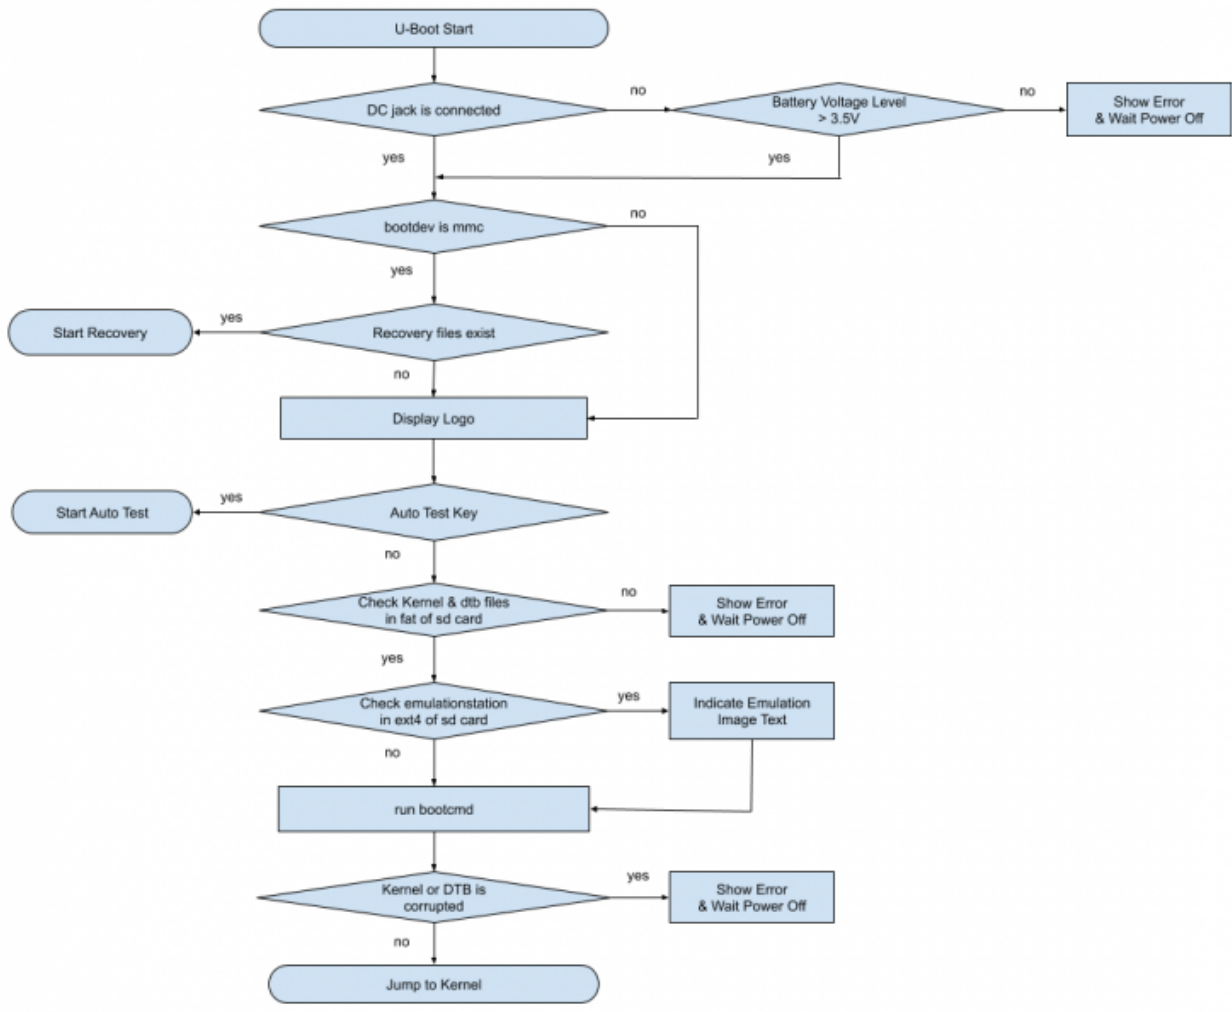

GO-Advance boot flow

Normal boot flow

Early Boot Stage

U-Boot Stage

Recovery flow

Auto-test flow

From: <http://wiki.odroid.com/> - **ODROID Wiki**

Permanent link: http://wiki.odroid.com/odroid_go_advance/booting_flow?rev=1577426300