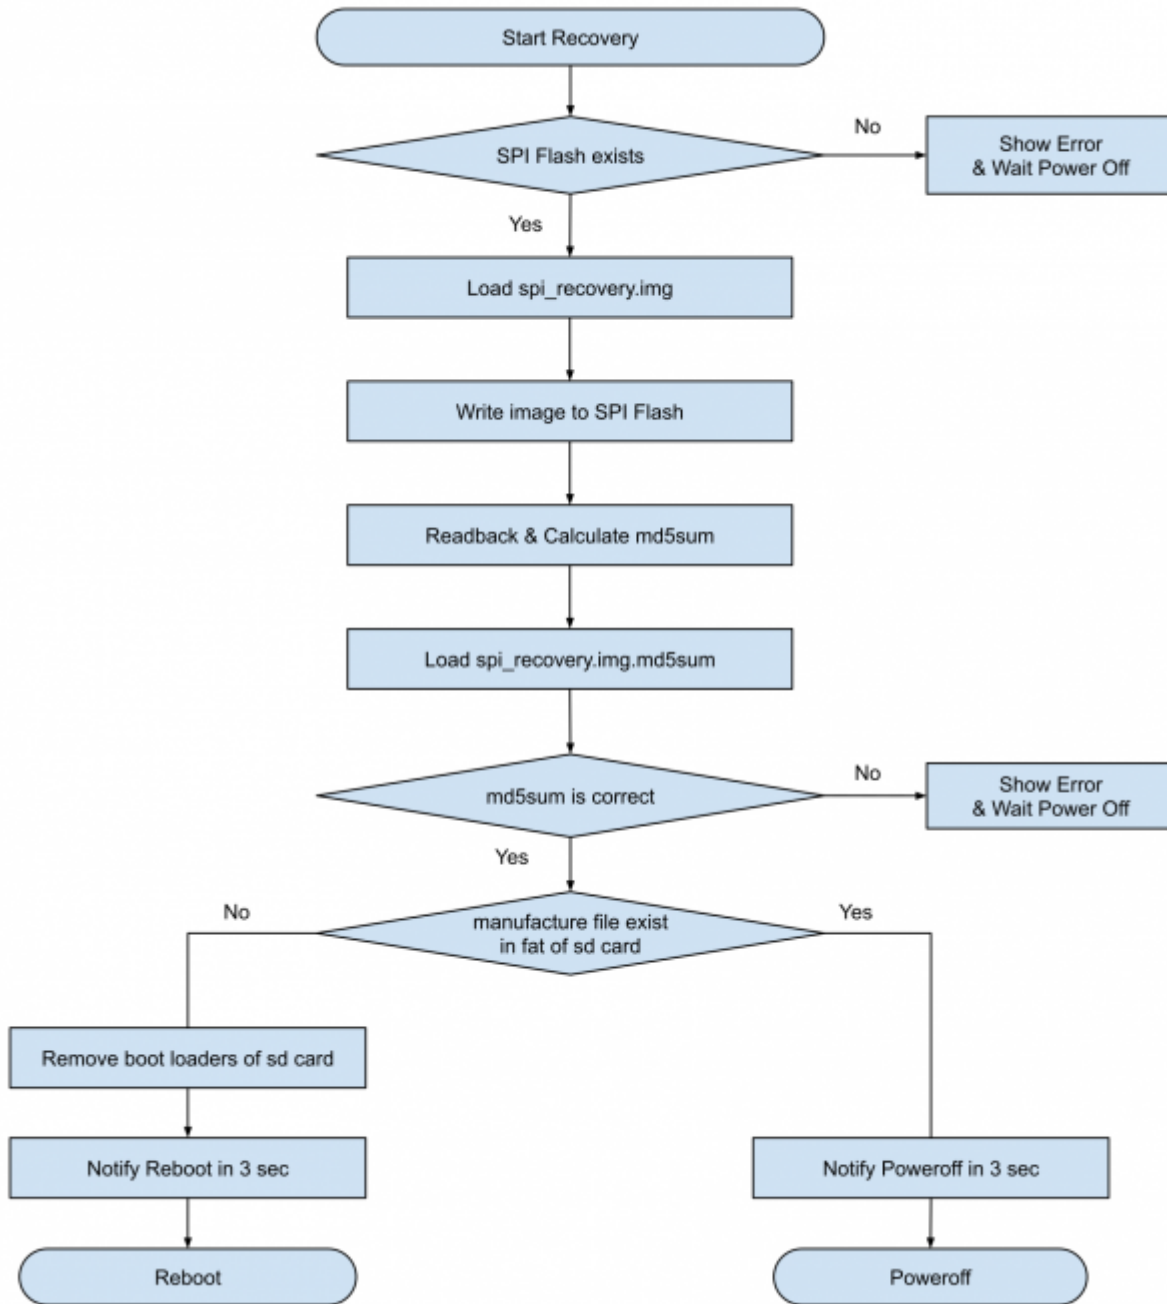

GO-Advance boot flow

Normal boot flow

Early Boot Stage

U-Boot Stage

Recovery flow

Auto-test flow

From: <http://wiki.odroid.com/> - **ODROID Wiki**

Permanent link: http://wiki.odroid.com/odroid_go_advance/booting_flow?rev=1577426300