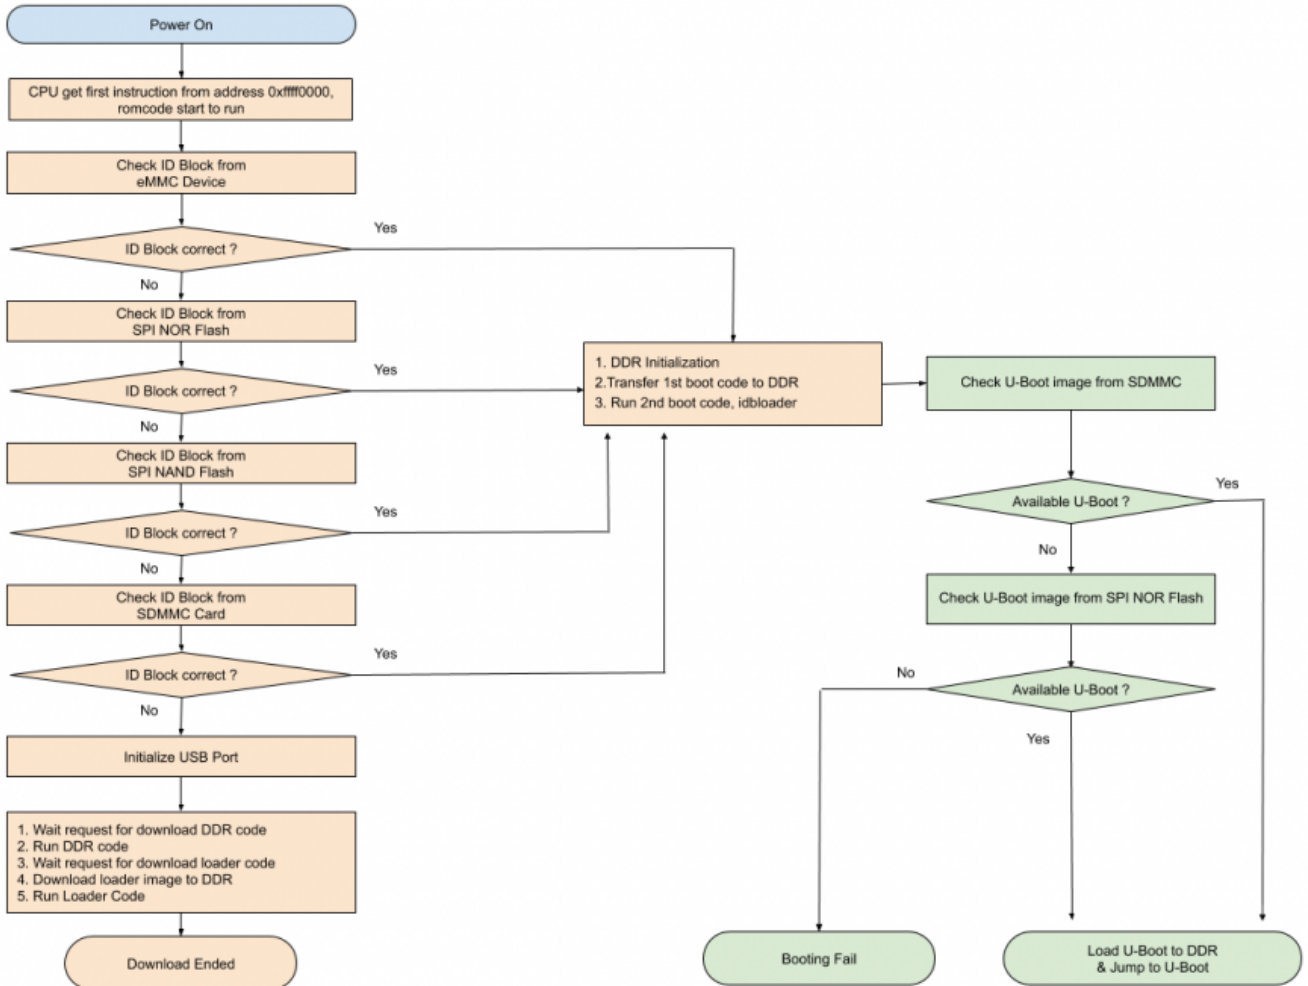

GO-Advance boot flow

Normal boot flow

Early Boot Stage

U-Boot Stage

Recovery flow

Auto-test flow

From: <http://wiki.odroid.com/> - **ODROID Wiki**

Permanent link: http://wiki.odroid.com/odroid_go_advance/booting_flow?rev=1577426300