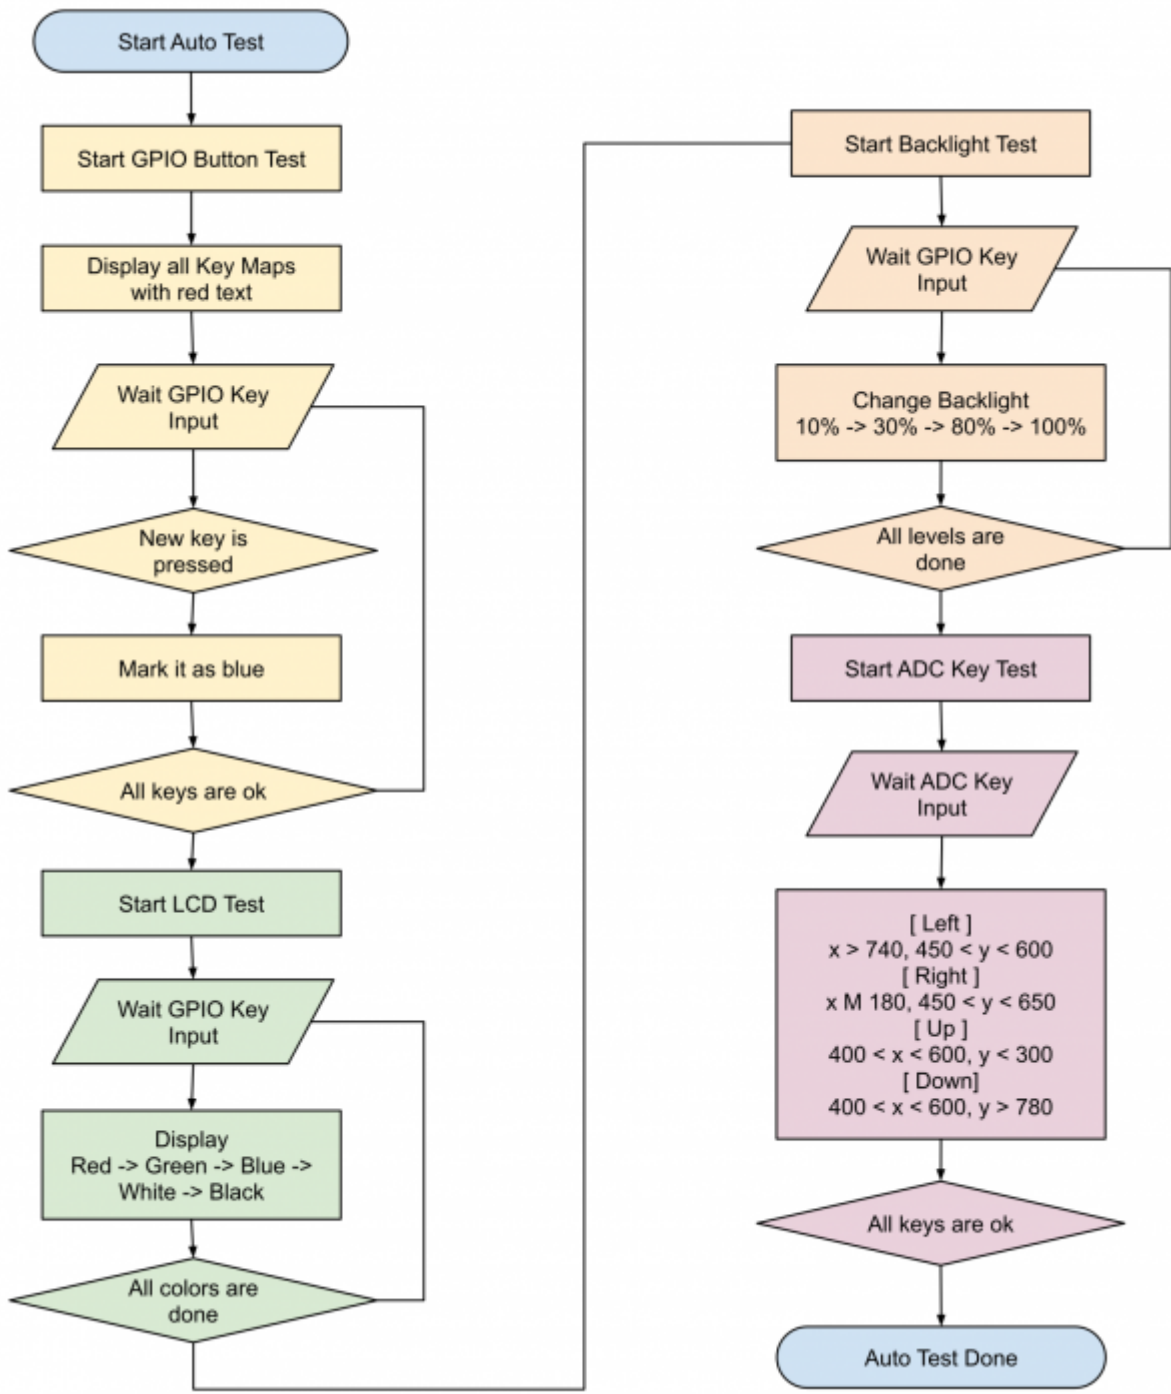

GO-Advance boot flow

Normal boot flow

Early Boot Stage

U-Boot Stage

Recovery flow

Auto-test flow

From: <http://wiki.odroid.com/> - **ODROID Wiki**

Permanent link: http://wiki.odroid.com/odroid_go_advance/booting_flow?rev=1577426300